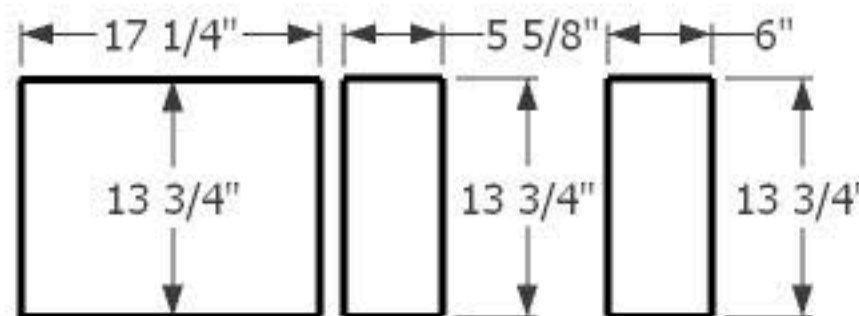

Wetsounds XXX12 Dual Slot Ported Enclosure

Ext: 20" X 20" X 15.25"
Int: 18.5" X 18.5" X 13.75"
Gross Volume: 2.72 ft³
Net Volume: 1.44 ft³
Port Volume: 1.28 ft³
Port Length: 45.875"
Port Tuning: 36.19 hz

Wetsounds XXX12 Dual Slot Ported Box Cutsheet

Net Volume: 1.44 ft³
 Port Volume: 1.28 ft³
 Port Length: 45.875"
 Tuning Hz: 36.18Hz

* Indicates that these panels MUST be glued together before putting into the box