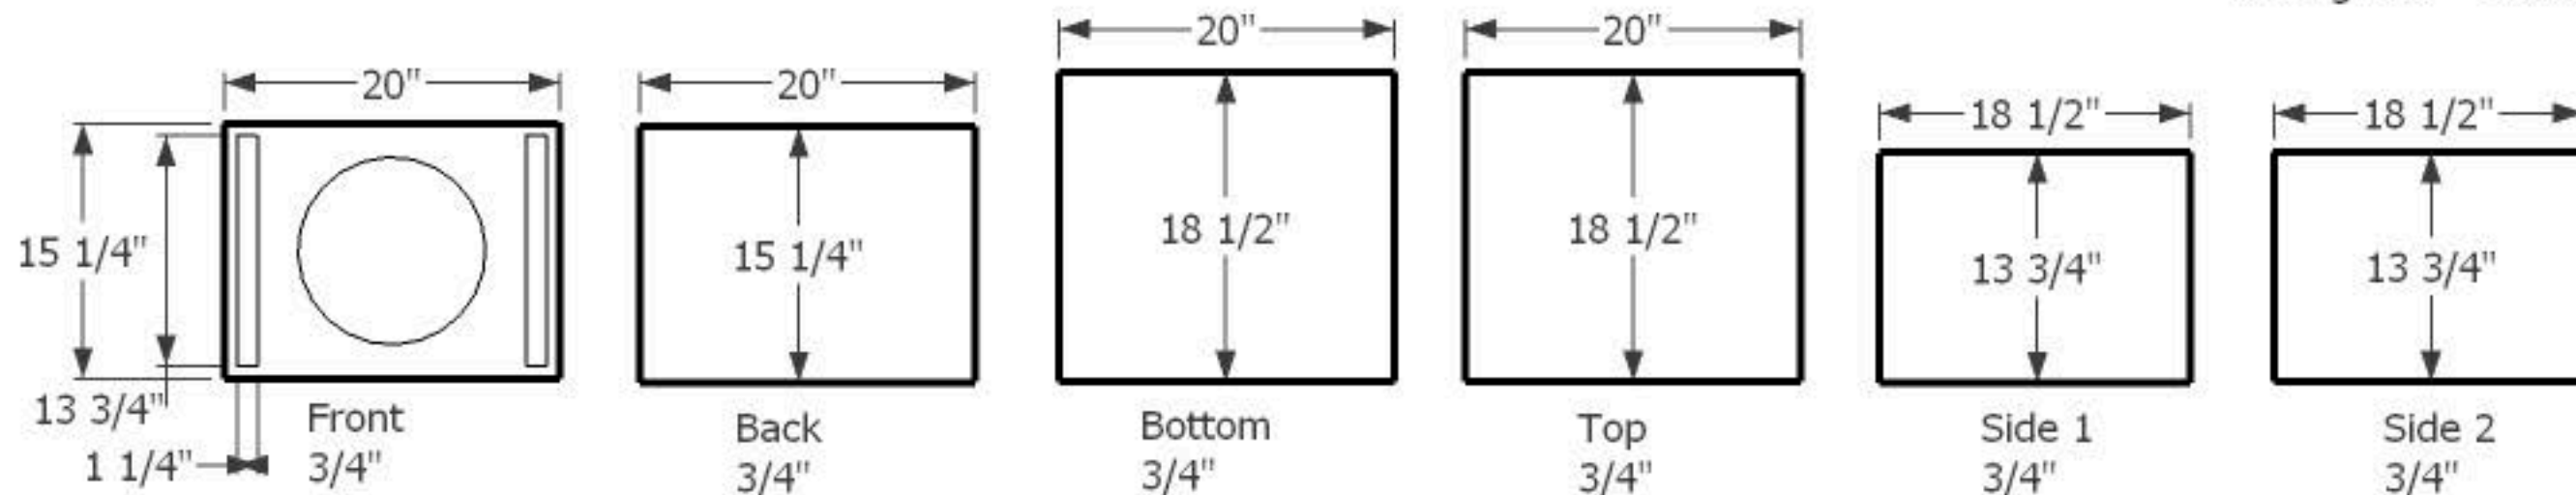

Wetsounds XXX12 Dual Slot Ported Enclosure

Ext: 20" X 20" X 15.25"
Int: 18.5" X 18.5" X 13.75"
Gross Volume: 2.72 ft³
Net Volume: 1.44 ft³
Port Volume: 1.28 ft³
Port Length: 45.875"
Port Tuning: 36.19 hz

Wetsounds XXX12 Dual Slot Ported Box Cutsheet

Net Volume: 1.44 ft³
 Port Volume: 1.28 ft³
 Port Length: 45.875"
 Tuning Hz: 36.18Hz

* Indicates that these panels MUST be glued together before putting into the box