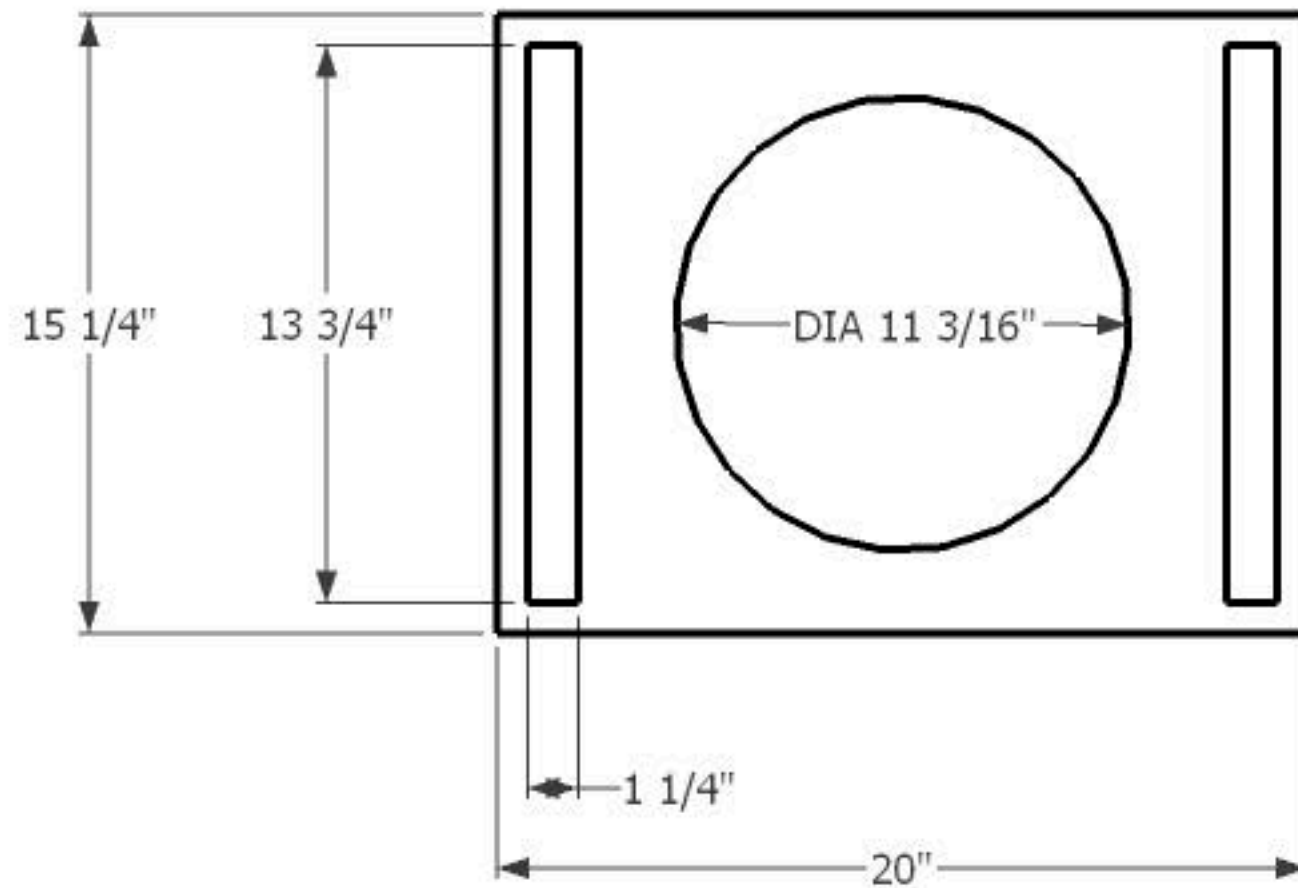

Wetsounds XXX12 Dual Slot Ported Enclosure

Ext: 20" X 20" X 15.25"
Int: 18.5" X 18.5" X 13.75"
Gross Volume: 2.72 ft³
Net Volume: 1.44 ft³
Port Volume: 1.28 ft³
Port Length: 45.875"
Port Tuning: 36.19 hz