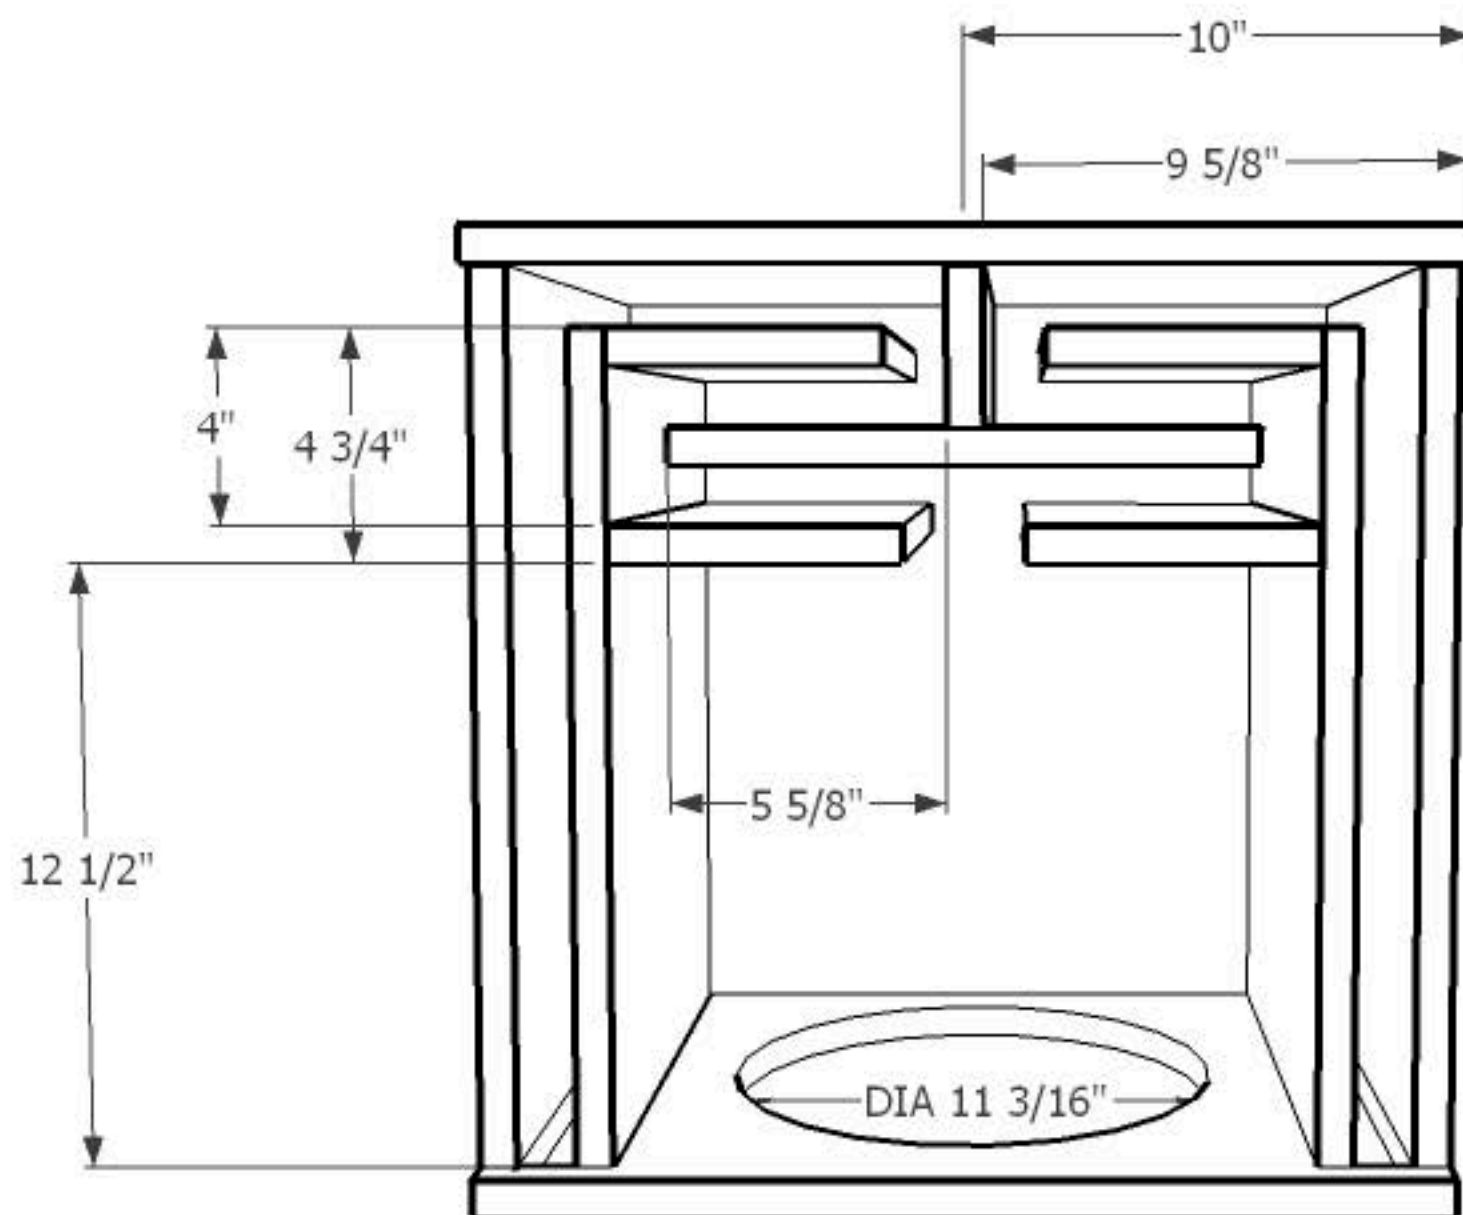

Wetsounds XXX12 Dual Slot Ported Enclosure

Ext: 20" X 20" X 15.25"
Int: 18.5" X 18.5" X 13.75"
Gross Volume: 2.72 ft³
Net Volume: 1.44 ft³
Port Volume: 1.28 ft³
Port Length: 45.875"
Port Tuning: 36.19 hz

Wetsounds XXX12 Dual Slot Ported Box Cutsheet

Net Volume: 1.44 ft³
 Port Volume: 1.28 ft³
 Port Length: 45.875"
 Tuning Hz: 36.18Hz

* Indicates that these panels MUST be glued together before putting into the box