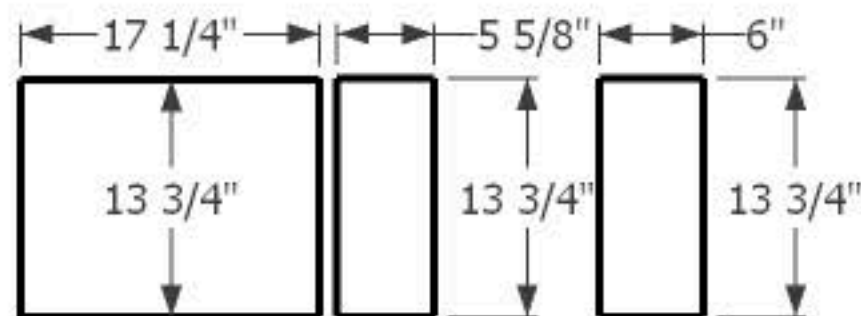

Wetsounds XXX12 Dual Slot Ported Enclosure

Ext: 20" X 20" X 15.25"
Int: 18.5" X 18.5" X 13.75"
Gross Volume: 2.72 ft³
Net Volume: 1.44 ft³
Port Volume: 1.28 ft³
Port Length: 45.875"
Port Tuning: 36.19 hz

Wetsounds XXX12 Dual Slot Ported Box Cutsheet

Net Volume: 1.44 ft³
 Port Volume: 1.28 ft³
 Port Length: 45.875"
 Tuning Hz: 36.18Hz

* Indicates that these panels MUST be glued together before putting into the box