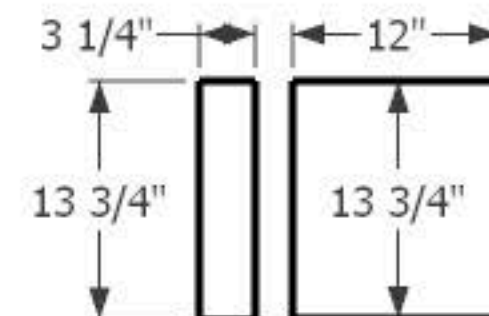

Wetsounds XXX12 Dual Slot Ported Enclosure

Ext: 20" X 20" X 15.25"
Int: 18.5" X 18.5" X 13.75"
Gross Volume: 2.72 ft³
Net Volume: 1.44 ft³
Port Volume: 1.28 ft³
Port Length: 45.875"
Port Tuning: 36.19 hz

Wetsounds XXX12 Dual Slot Ported Box Cutsheet

Net Volume: 1.44 ft³
 Port Volume: 1.28 ft³
 Port Length: 45.875"
 Tuning Hz: 36.18Hz

* Indicates that these panels MUST be glued together before putting into the box