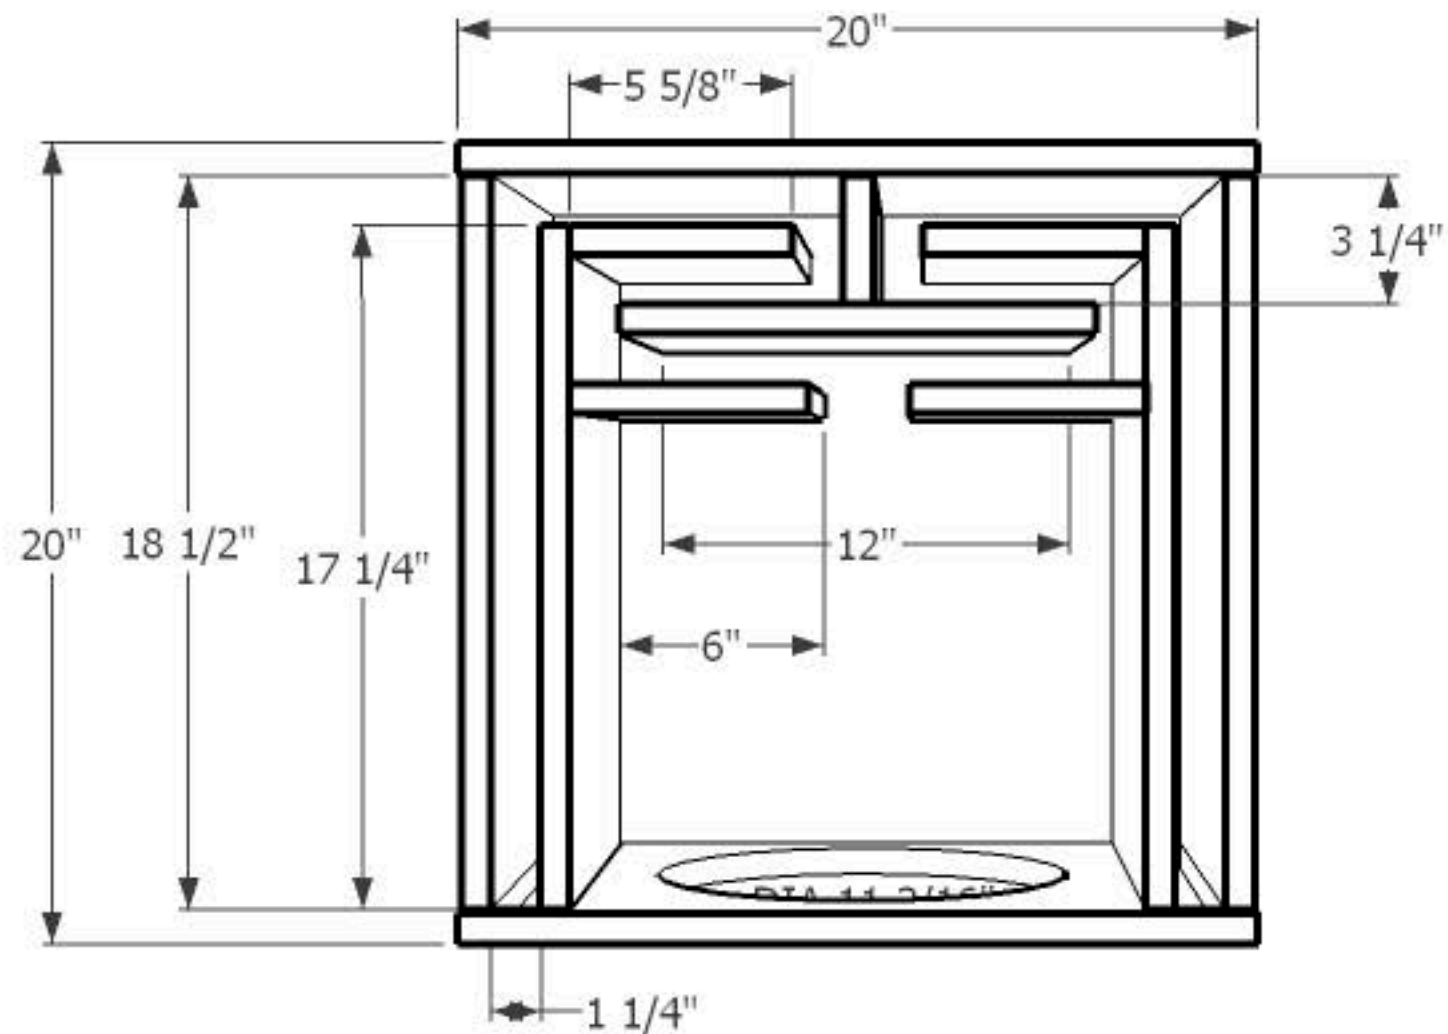

Wetsounds XXX12 Dual Slot Ported Enclosure

Ext: 20" X 20" X 15.25"
Int: 18.5" X 18.5" X 13.75"
Gross Volume: 2.72 ft³
Net Volume: 1.44 ft³
Port Volume: 1.28 ft³
Port Length: 45.875"
Port Tuning: 36.19 hz