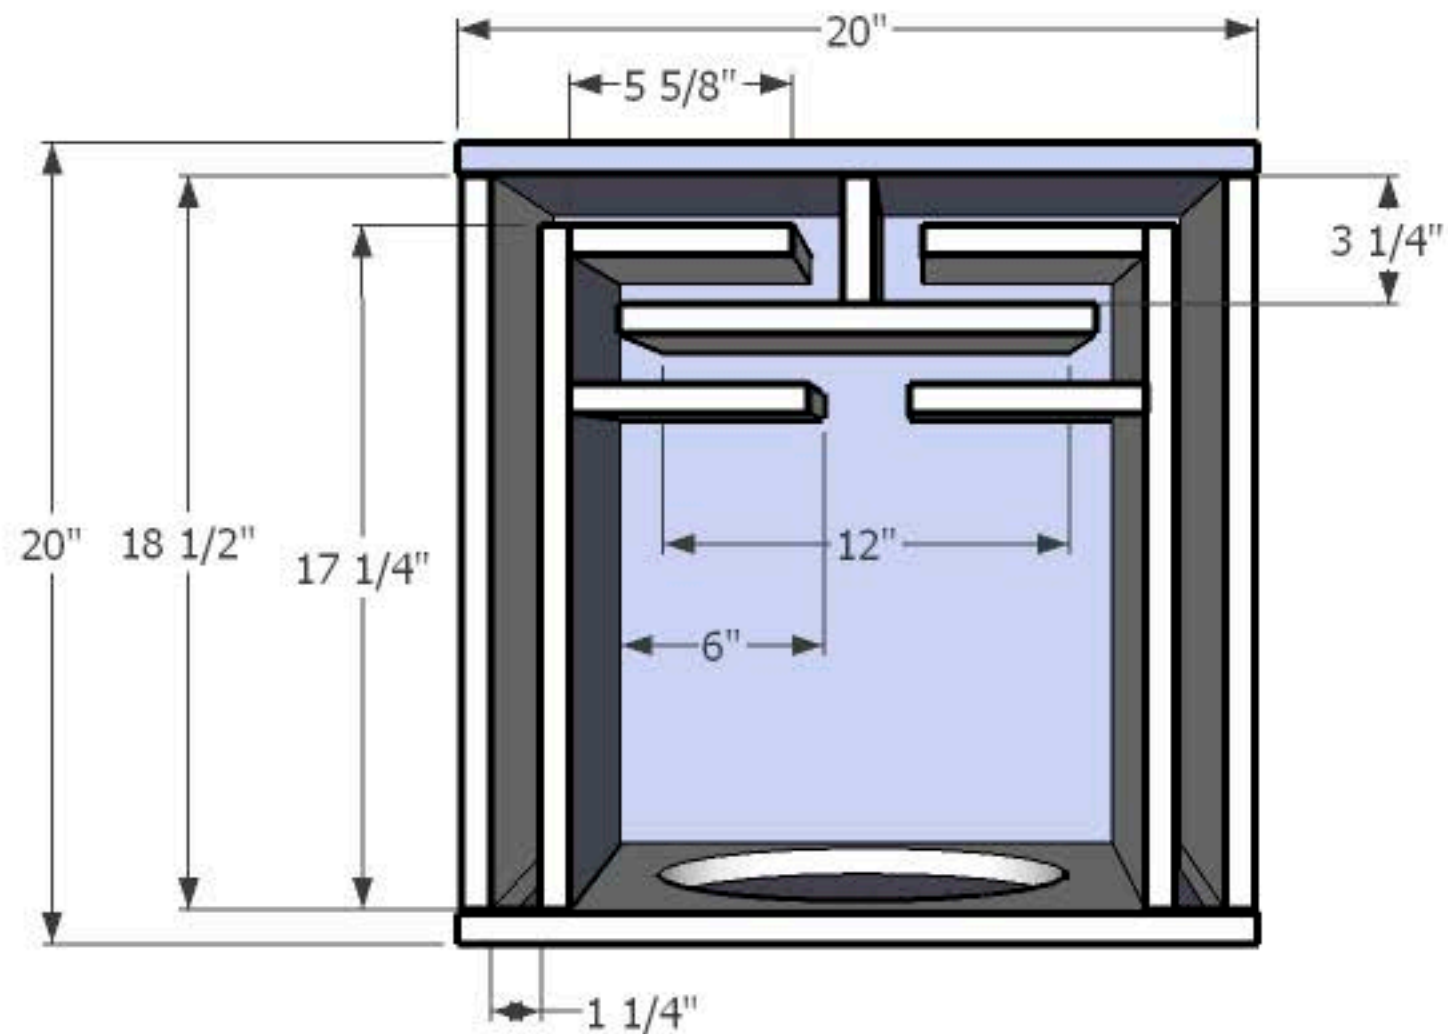

Wetsounds XXX12 Dual Slot Ported Enclosure

Ext: 20" X 20" X 15.25"
Int: 18.5" X 18.5" X 13.75"
Gross Volume: 2.72 ft³
Net Volume: 1.44 ft³
Port Volume: 1.28 ft³
Port Length: 45.875"
Port Tuning: 36.19 hz